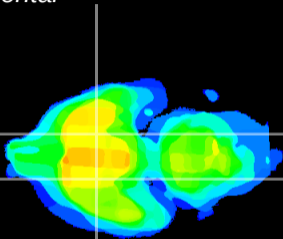

Coronal

Sagittal-R

Sagittal-L

ViBrism: CX17758
Horizontal

S0