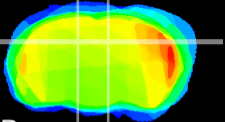

Coronal

Sagittal-R

Sagittal-L

ViBrism: CX17759
Horizontal

DG