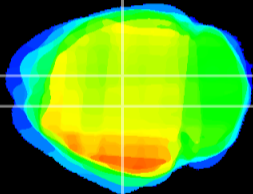

Coronal

Sagittal-R

Sagittal-L

ViBrism: CX17759
Horizontal

DG