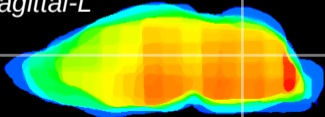

Coronal

Sagittal-R

Sagittal-L

ViBrism: CX17762
Horizontal

Cb nucleus