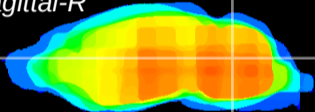

Coronal

Sagittal-R

Sagittal-L

ViBrism: CX17762
Horizontal

Cb nucleus