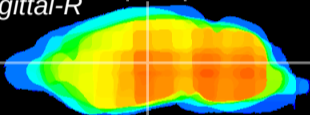

Coronal

Sagittal-R

Sagittal-L

ViBrism: CX17762
Horizontal

VPM/VPL