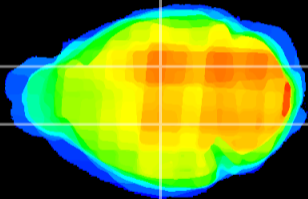

Coronal

Sagittal-R

Sagittal-L

ViBrism: CX17762
Horizontal

VPM/VPL