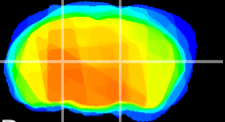

Coronal

Sagittal-R

Sagittal-L

ViBrism: CX17762
Horizontal

VPM/VPL