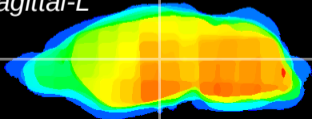

Coronal

Sagittal-R

Sagittal-L

ViBrism: CX17762
Horizontal

VPM/VPL