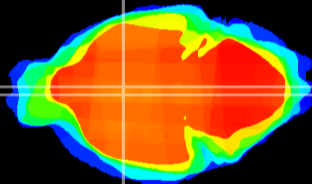

Coronal

Sagittal-R

Sagittal-L

ViBrism: CX17764
Horizontal

Pa