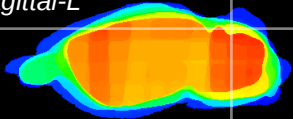

Coronal

Sagittal-R

Sagittal-L

ViBrism: CX17768
Horizontal

Cb lobe