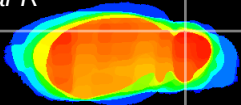

Coronal

Sagittal-R

Sagittal-L

ViBrism: CX17768
Horizontal

Cb lobe