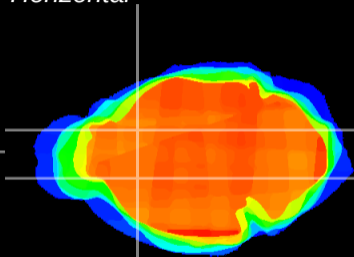

Coronal

Sagittal-R

Sagittal-L

ViBriSM: CX17773
Horizontal

CPU medial