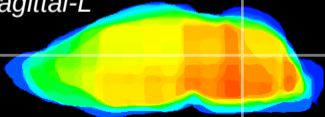

Coronal

Sagittal-R

Sagittal-L

ViBrism: CX17777
Horizontal

Cb nucleus