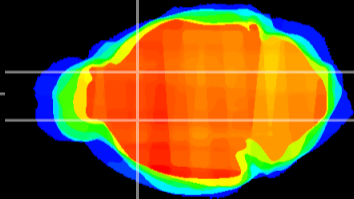

Coronal

Sagittal-R

Sagittal-L

ViBriSM: CX17780  
Horizontal

CPU medial