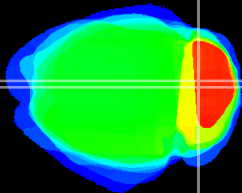

Coronal

Sagittal-R

Sagittal-L

ViBrism: CX17785  
Horizontal

Cb vermis