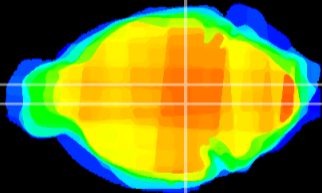

Coronal

Sagittal-R

Sagittal-L

ViBrism: CX17787
Horizontal

VTA