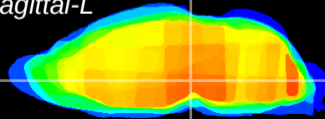

Coronal

Sagittal-R

Sagittal-L

ViBrism: CX17787
Horizontal

VTA