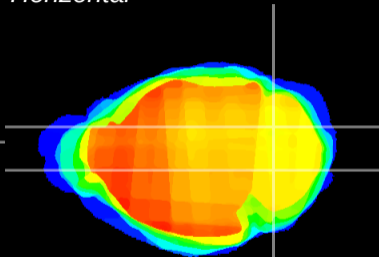

Coronal

Sagittal-R

Sagittal-L

ViBrism: CX17788
Horizontal

Cb nucleus