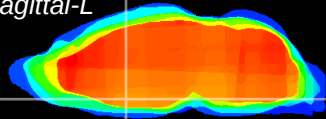

Coronal

Sagittal-R

Sagittal-L

ViBrism: CX17790
Horizontal

MPA