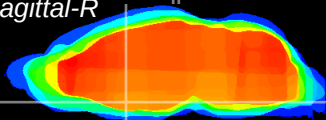

Coronal

Sagittal-R

Sagittal-L

ViBrism: CX17790
Horizontal

MPA