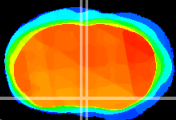

Coronal

Sagittal-R

Sagittal-L

ViBrism: CX17790
Horizontal

MPA