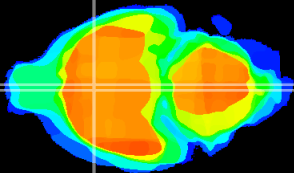

Coronal

Sagittal-R

Sagittal-L

ViBrism: CX17790
Horizontal

MPA