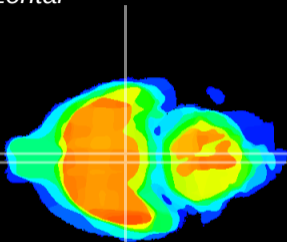

Coronal

Sagittal-R

Sagittal-L

ViBrism: CX17790
Horizontal

VMH