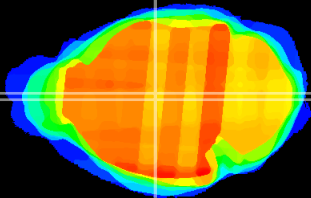

Coronal

Sagittal-R

Sagittal-L

ViBrism: CX17797
Horizontal

MD