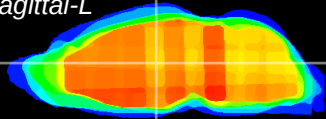

Coronal

Sagittal-R

Sagittal-L

ViBrism: CX17797
Horizontal

MD