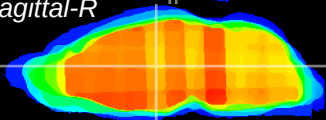

Coronal

Sagittal-R

Sagittal-L

ViBrism: CX17797
Horizontal

MD