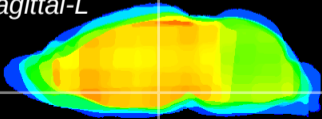

Coronal

Sagittal-R

Sagittal-L

ViBrism: CX17802
Horizontal

DM