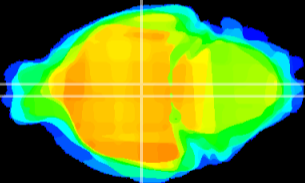

Coronal

Sagittal-R

Sagittal-L

ViBrism: CX17802
Horizontal

DM