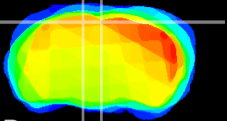

Coronal

Sagittal-R

Sagittal-L

ViBrism: CX17805
Horizontal

RS