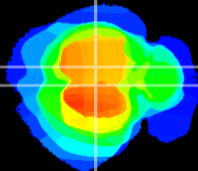

Coronal

Sagittal-R

Sagittal-L

ViBrism: CX17805
Horizontal

RS