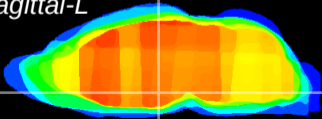

Coronal

Sagittal-R

Sagittal-L

ViBrism: CX17806
Horizontal

DM