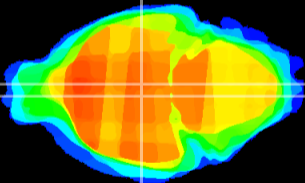

Coronal

Sagittal-R

Sagittal-L

ViBrism: CX17806
Horizontal

DM