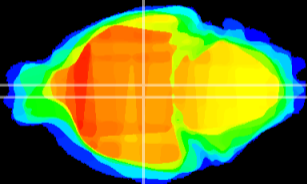

Coronal

Sagittal-R

Sagittal-L

ViBrism: CX17807
Horizontal

DM