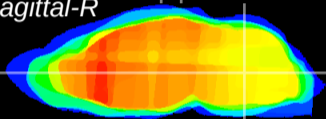

Coronal

Sagittal-R

Sagittal-L

ViBrism: CX17807
Horizontal

MVe