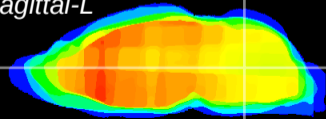

Coronal

Sagittal-R

Sagittal-L

ViBrism: CX17807
Horizontal

MVe