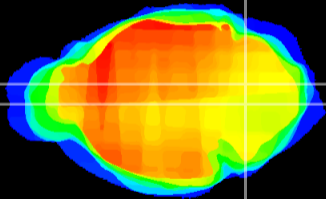

Coronal

Sagittal-R

Sagittal-L

ViBrism: CX17807
Horizontal

MVe