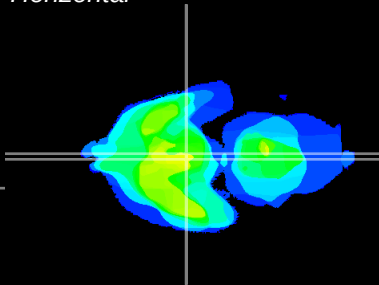

Coronal

Sagittal-R

Sagittal-L

ViBrism: CX17808
Horizontal

Arc