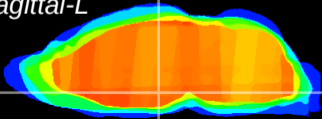

Coronal

Sagittal-R

Sagittal-L

ViBrism: CX17809
Horizontal

DM