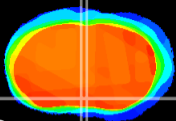

Coronal

Sagittal-R

Sagittal-L

ViBrism: CX17809
Horizontal

MPA