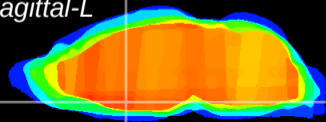

Coronal

Sagittal-R

Sagittal-L

ViBrism: CX17809
Horizontal

MPA