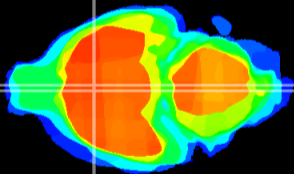

Coronal

Sagittal-R

Sagittal-L

ViBrism: CX17809
Horizontal

MPA