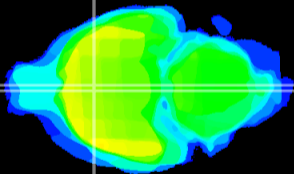

Coronal

Sagittal-R

Sagittal-L

ViBrism: CX17815
Horizontal

MPA