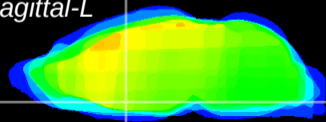

Coronal

Sagittal-R

Sagittal-L

ViBrism: CX17815
Horizontal

MPA