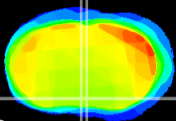

Coronal

Sagittal-R

Sagittal-L

ViBrism: CX17815
Horizontal

MPA