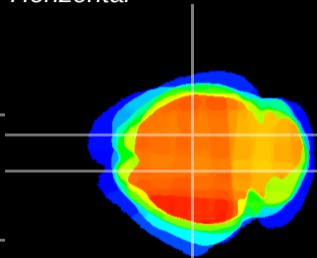

Coronal

Sagittal-R

Sagittal-L

ViBrism: CX17823
Horizontal

CA1