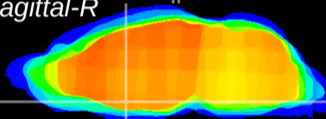

Coronal

Sagittal-R

Sagittal-L

ViBrism: CX17823
Horizontal

MPA