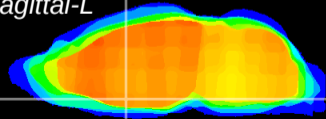

Coronal

Sagittal-R

Sagittal-L

ViBrism: CX17823
Horizontal

MPA