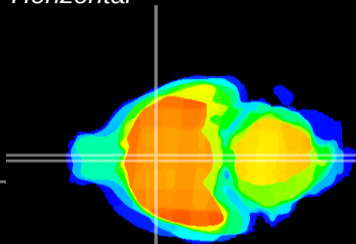

Coronal

Sagittal-R

Sagittal-L

ViBrism: CX17823
Horizontal

MPA