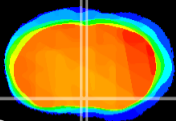

Coronal

Sagittal-R

Sagittal-L

ViBrism: CX17823
Horizontal

MPA