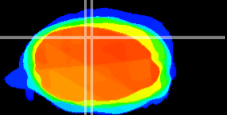

Coronal

Sagittal-R

Sagittal-L

ViBrism: CX17824  
Horizontal

Cb vermis