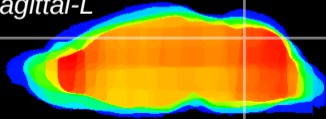

Coronal

Sagittal-R

Sagittal-L

ViBrism: CX17824  
Horizontal

Cb vermis