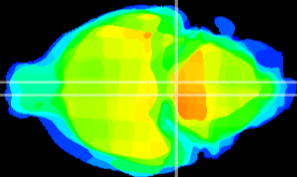

Coronal

Sagittal-R

Sagittal-L

ViBrism: CX17828
Horizontal

Pn