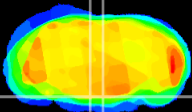

Coronal

Sagittal-R

Sagittal-L

ViBrism: CX17828
Horizontal

Pn