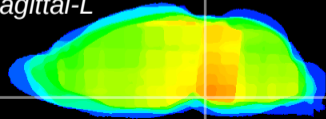

Coronal

Sagittal-R

Sagittal-L

ViBrism: CX17828
Horizontal

Pn