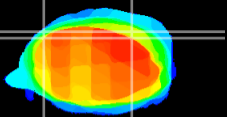

Coronal

Sagittal-R

Sagittal-L

ViBrism: CX17831
Horizontal

Cb lobe