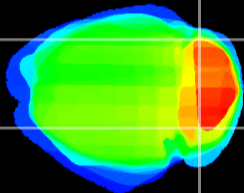

Coronal

Sagittal-R

Sagittal-L

ViBrism: CX17831
Horizontal

Cb lobe