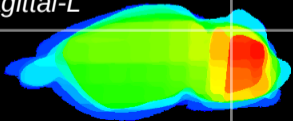

Coronal

Sagittal-R

Sagittal-L

ViBrism: CX17831
Horizontal

Cb lobe