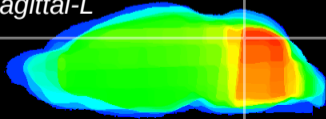

Coronal

Sagittal-R

Sagittal-L

ViBrism: CX17831
Horizontal

Cb vermis