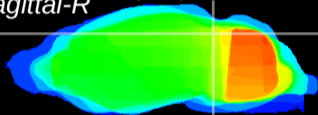

Coronal

Sagittal-R

Sagittal-L

ViBrism: CX17831
Horizontal

IC