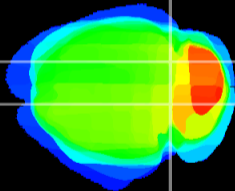

Coronal

Sagittal-R

Sagittal-L

ViBrism: CX17831
Horizontal

IC