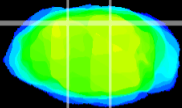

Coronal

Sagittal-R

Sagittal-L

ViBrism: CX17831
Horizontal

IC