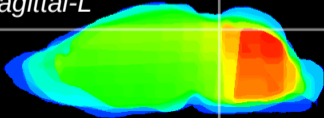

Coronal

Sagittal-R

Sagittal-L

ViBrism: CX17831
Horizontal

IC