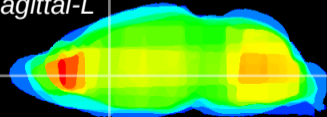

Coronal

Sagittal-R

Sagittal-L

ViBrism: CX17839
Horizontal

LS