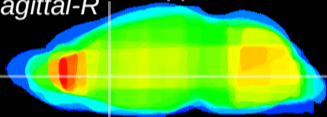

Coronal

Sagittal-R

Sagittal-L

ViBrism: CX17839
Horizontal

LS