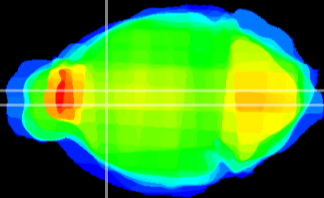

Coronal

Sagittal-R

Sagittal-L

ViBrism: CX17839
Horizontal

LS