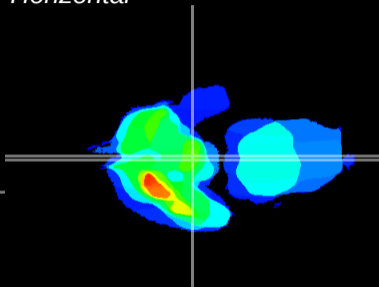

Coronal

Sagittal-R

Sagittal-L

ViBrism: CX17841
Horizontal

ME