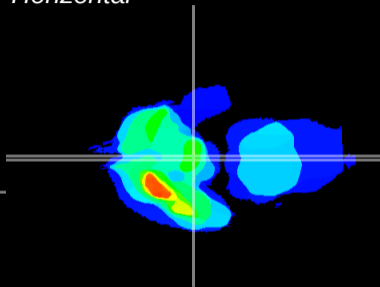

Coronal

Sagittal-R

Sagittal-L

ViBrism: CX17844
Horizontal

ME