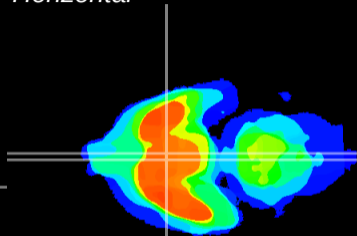

Coronal

Sagittal-R

Sagittal-L

ViBrism: CX17844
Horizontal

SCN