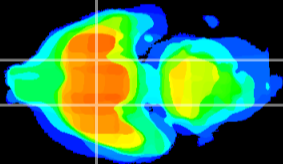

Coronal

Sagittal-R

Sagittal-L

ViBrism: CX17846
Horizontal

S0