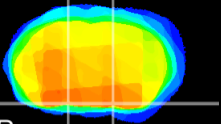

Coronal

Sagittal-R

Sagittal-L

ViBrism: CX17846
Horizontal

S0