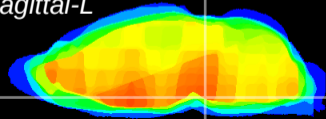

Coronal

Sagittal-R

Sagittal-L

ViBrism: CX17847
Horizontal

Pn