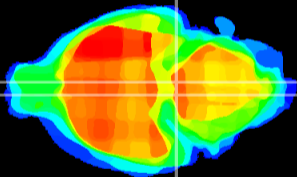

Coronal

Sagittal-R

Sagittal-L

ViBrism: CX17847
Horizontal

Pn