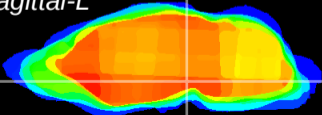

Coronal

Sagittal-R

Sagittal-L

ViBrism: CX17848
Horizontal

SN