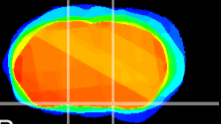

Coronal

Sagittal-R

Sagittal-L

ViBrism: CX17848
Horizontal

S0