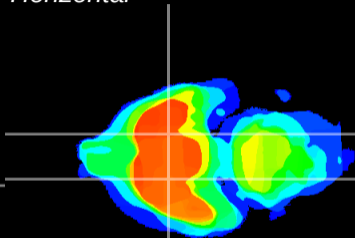

Coronal

Sagittal-R

Sagittal-L

ViBrism: CX17848
Horizontal

S0