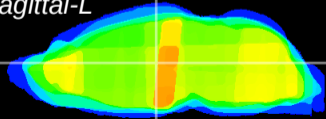

Coronal

Sagittal-R

Sagittal-L

ViBrism: CX17849
Horizontal

MD