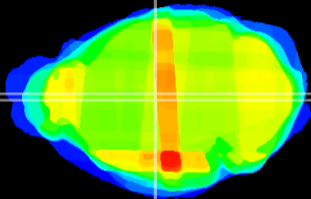

Coronal

Sagittal-R

Sagittal-L

ViBrism: CX17849
Horizontal

MD