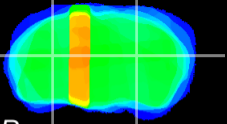

Coronal

Sagittal-R

Sagittal-L

ViBrism: CX17850
Horizontal

LG