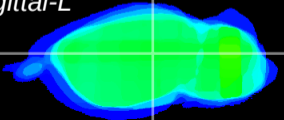

Coronal

Sagittal-R

Sagittal-L

ViBrism: CX17850
Horizontal

LG