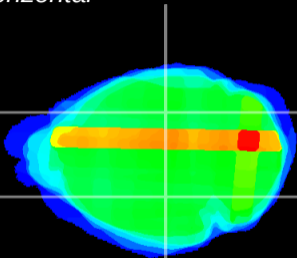

Coronal

Sagittal-R

Sagittal-L

ViBrism: CX17850
Horizontal

LG