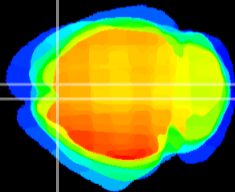

Coronal

Sagittal-R

Sagittal-L

ViBrism: CX17854
Horizontal

Cx motor