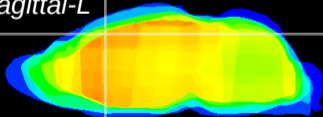

Coronal

Sagittal-R

Sagittal-L

ViBrism: CX17854
Horizontal

Cx motor