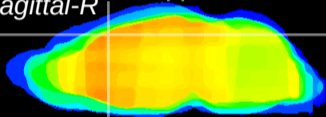

Coronal

Sagittal-R

Sagittal-L

ViBrism: CX17854
Horizontal

Cx motor