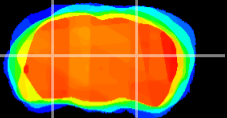

Coronal

Sagittal-R

Sagittal-L

ViBriSM: CX17860
Horizontal

LG