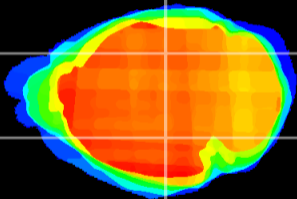

Coronal

Sagittal-R

Sagittal-L

ViBriSM: CX17860
Horizontal

LG