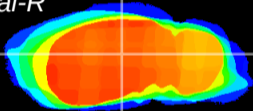

Coronal

Sagittal-R

Sagittal-L

ViBriSM: CX17860
Horizontal

LG