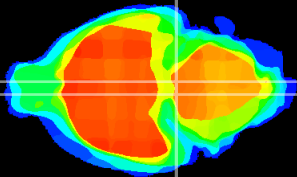

Coronal

Sagittal-R

Sagittal-L

ViBriSM: CX17860
Horizontal

Pn