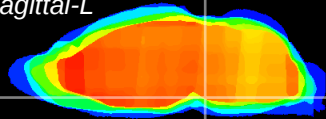

Coronal

Sagittal-R

Sagittal-L

ViBriSM: CX17860
Horizontal

Pn