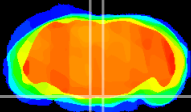

Coronal

Sagittal-R

Sagittal-L

ViBriSM: CX17860
Horizontal

Pn