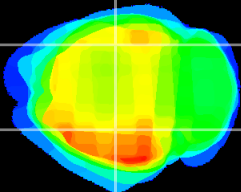

Coronal

Sagittal-R

Sagittal-L

ViBrism: CX17867
Horizontal

CA2/CA3