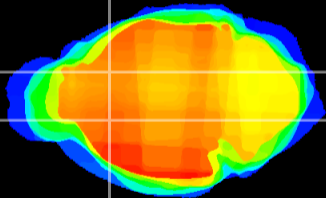

Coronal

Sagittal-R

Sagittal-L

ViBris: CX17871
Horizontal

CPU medial