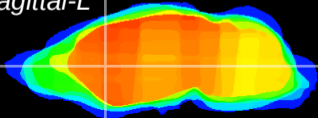

Coronal

Sagittal-R

Sagittal-L

ViBris: CX17871
Horizontal

CPU medial