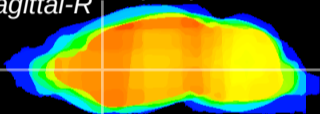

Coronal

Sagittal-R

Sagittal-L

ViBris: CX17871
Horizontal

CPU medial