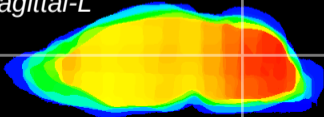

Coronal

Sagittal-R

Sagittal-L

ViBrism: CX17872
Horizontal

Cb nucleus