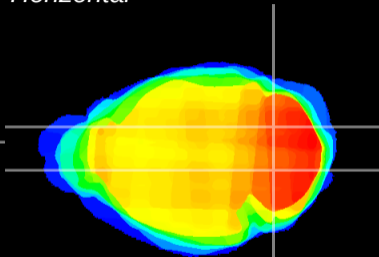

Coronal

Sagittal-R

Sagittal-L

ViBrism: CX17872
Horizontal

Cb nucleus