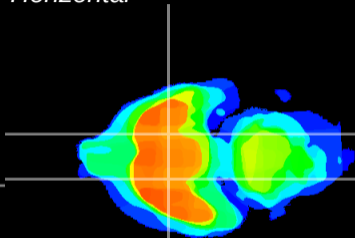

Coronal

Sagittal-R

Sagittal-L

ViBrism: CX17873
Horizontal

S0