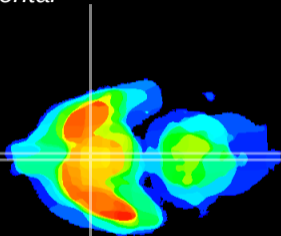

Coronal

Sagittal-R

Sagittal-L

ViBrism: CX17874
Horizontal

SCN