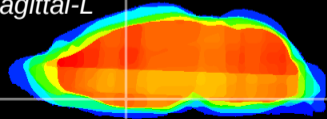

Coronal

Sagittal-R

Sagittal-L

ViBriSM: CX17875
Horizontal

MPA