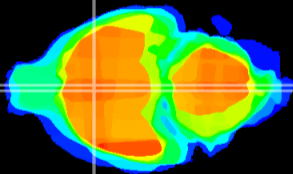

Coronal

Sagittal-R

Sagittal-L

ViBriSM: CX17875
Horizontal

MPA