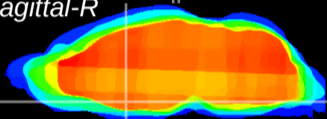

Coronal

Sagittal-R

Sagittal-L

ViBriSM: CX17875
Horizontal

MPA