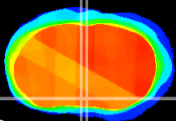

Coronal

Sagittal-R

Sagittal-L

ViBriSM: CX17875
Horizontal

MPA